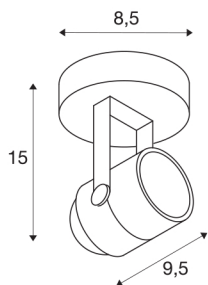

SPOT 79 wall and ceiling light

QPAR51, round, silver-grey, max. 230V, max. 50W

The puristic high-voltage spotlight SPOT 79 is made from aluminium and designed for halogen lamps with GU10 socket. Available in black, white and silver-grey colour version, SPOT 79 is supplied ready for direct connection to 230V mains supply.

TECHNICAL DATA

Item no.:	132024
Socket	GU10
Lamp	QPAR51
Number of sockets	1
Lamps included	No
Primary nominal voltage	220-240V ~50/60Hz mA/V
Tilt range	180 °
Horizontal rotation range	350 °
Length	9.5 cm
Height	14 cm
Diameter	8.5 cm
Net weight	0.294 kg
Gross weight	0.342 kg
IP Code	IP 20
Safety class	I
Assembly	Surface
Assembly details	Ceiling, Wall
Wattage	50 W
Color	grey
BIG WHITE Page	308