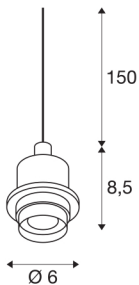

FENDA suspension

A60, black, without shade, without canopy, open cable, max. 60W

The FENDA suspension system with open cable ends from our MIX & MATCH pendant system allows you to individually combine them with FENDA lamp shades. With its in-built E27 socket, the luminaire is suitable for both LED and energy-saving lamps.

TECHNICAL DATA

Item no.:	132660
Socket	E27
Number of sockets	1
Primary nominal voltage	220-240V ~50/60Hz mA/V
Pendant length	150 cm
Height	8.5 cm
Diameter	6 cm
Net weight	0.205 kg
Gross weight	0.247 kg
IP Code	IP 20
Safety class	II
Assembly	Surface
Assembly details	Pendant Profile
Wattage	60 W
Color	black
BIG WHITE Page	154