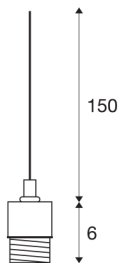

## FENDA suspension

A60, white, without shade, without canopy, open cable, max. 60W

The FENDA suspension system with open cable ends from our MIX & MATCH pendant system allows you to individually combine them with FENDA lamp shades. With its in-built E27 socket, the luminaire is suitable for both LED and energy-saving lamps.

## TECHNICAL DATA

Item no.:	132661
Socket	E27
Number of sockets	1
Primary nominal voltage	220-240V ~50/60Hz mA/V
Pendant length	150 cm
Height	8.5 cm
Diameter	6 cm
Net weight	0.206 kg
Gross weight	0.246 kg
IP Code	IP 20
Safety class	II
Assembly	Surface
Assembly details	Pendant Profile
Wattage	60 W
Color	white
BIG WHITE Page	154