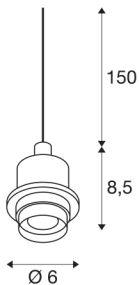

## FENDA suspension

A60, chrome, without shade, without canopy, open cable, max. 60W

The FENDA suspension system with open cable ends from our MIX & MATCH pendant system allows you to individually combine them with FENDA lamp shades. With its in-built E27 socket, the luminaire is suitable for both LED and energy-saving lamps.

## TECHNICAL DATA

Item no.:	132662
Socket	E27
Number of sockets	1
Primary nominal voltage	220-240V ~50/60Hz mA/V
Pendant length	150 cm
Height	8.5 cm
Diameter	6 cm
Net weight	0.195 kg
Gross weight	0.236 kg
IP Code	IP 20
Safety class	II
Assembly	Surface
Assembly details	Pendant Profile
Wattage	60 W
Color	chrome
BIG WHITE Page	154