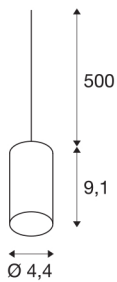

FITU

pendant, A60, round, black, 5m cable with open cable end, max. 60W

The FITU pendant suspension with open cable end is from our MIX & MATCH pendant system and is available in various colours. The FITU product family impresses with its wide variety of application possibilities. Thanks to the fitted E27 socket, the luminaire is suitable for LED and energy-saving lamps. The electrical connection is made directly to the 230V mains supply.

TECHNICAL DATA

Item no.:	132690
Socket	E27
Number of sockets	1
Primary nominal voltage	220-240V ~50/60Hz mA/V
Pendant length	500 cm
Height	9.1 cm
Diameter	4.4 cm
Net weight	0.333 kg
Gross weight	0.381 kg
IP Code	IP 20
Safety class	II
Assembly	Surface
Assembly details	Ceiling with Acc.
Wattage	60 W
Color	black
Maximum ambient temperature	30 °C
BIG WHITE Page	150