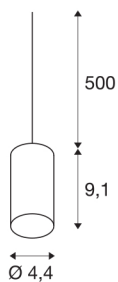

## FITU pendant

A60, round, white, 5m cable with open cable end, max. 60W

The FITU pendant suspension with open cable end is from our MIX & MATCH pendant system and is available in various colours. The FITU product family impresses with its wide variety of application possibilities. Thanks to the fitted E27 socket, the luminaire is suitable for LED and energy-saving lamps. The electrical connection is made directly to the 230V mains supply.

## TECHNICAL DATA

Item no.:	132691
Socket	E27
Number of sockets	1
Primary nominal voltage	220-240V ~50/60Hz mA/V
Pendant length	500 cm
Height	9.1 cm
Diameter	4.4 cm
Net weight	0.334 kg
Gross weight	0.38 kg
IP Code	IP 20
Safety class	II
Assembly	Surface
Assembly details	Ceiling with Acc.
Wattage	60 W
Color	white
Maximum ambient temperature	30 °C
BIG WHITE Page	150