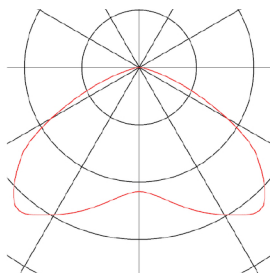

## PARA CONE 20

pendant, A60, round, brushed copper, Ø 20 cm, max. 60W

With its conically shaped reflector, the PARA CONE 20 pendant light provides a particularly warm lighting effect. The family can be individually combined into a cloud of light with a wide range of colours and sizes. The pendant light is quick and easy to install and flexibly adjustable in height. And last but not least, the housing made of aluminium and steel impresses with its robust quality. Experience PARA CONE in action and convince yourself of a successful lighting experience.

## TECHNICAL DATA

Item no.:	133009
Socket	E27
Number of sockets	1
Primary nominal voltage	220-240V ~50/60Hz mA/V
Pendant length	150 cm
Height	20.5 cm
Diameter	20 cm
Net weight	0.457 kg
Gross weight	1.048 kg
IP Code	IP 20
Safety class	I
Assembly	Surface
Assembly details	Ceiling
Wattage	60 W
Color	copper
BIG WHITE Page	1