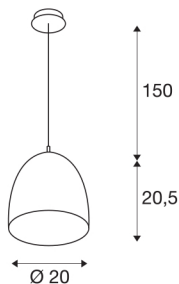

## PARA CONE 20

pendant, A60, round, brushed copper, Ø 20 cm, max. 60W

With its conically shaped reflector, the PARA CONE 20 pendant light provides a particularly warm lighting effect. The family can be individually combined into a cloud of light with a wide range of colours and sizes. The pendant light is quick and easy to install and flexibly adjustable in height. And last but not least, the housing made of aluminium and steel impresses with its robust quality. Experience PARA CONE in action and convince yourself of a successful lighting experience.

## TECHNICAL DATA

Item no.:	133009
Socket	E27
Number of sockets	1
Primary nominal voltage	220-240V ~50/60Hz mA/V
Pendant length	150 cm
Height	20.5 cm
Diameter	20 cm
Net weight	0.457 kg
Gross weight	1.048 kg
IP Code	IP 20
Safety class	I
Assembly	Surface
Assembly details	Ceiling
Wattage	60 W
Color	copper
BIG WHITE Page	1