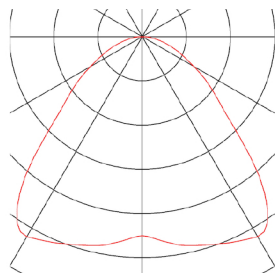

PARA CONE 30

pendant, TC-(D,H,T,Q)SE, round, brushed copper, Ø 30 cm, max. 60W

For a particularly warm lighting effect, the conically shaped reflector of the PARA CONE 30 pendant light is the first choice. The family can be individually combined into a cloud of light with a wide range of colours and sizes. The pendant light is quick and easy to install and flexibly adjustable in height. The aluminium and steel housing impresses not least with its robust quality. Experience PARA CONE in action and convince yourself of a successful lighting experience.

TECHNICAL DATA

Item no.:	133019
Socket	E27
Number of sockets	1
Primary nominal voltage	220-240V ~50/60Hz mA/V
Pendant length	150 cm
Height	31 cm
Diameter	30 cm
Net weight	0.82 kg
Gross weight	1.924 kg
IP Code	IP 20
Safety class	I
Assembly	Surface
Assembly details	Ceiling
Wattage	60 W
Color	copper
BIG WHITE Page	167