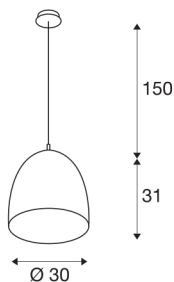

PARA CONE 30

pendant, TC-(D,H,T,Q)SE, round, brushed copper, Ø 30 cm, max. 60W

For a particularly warm lighting effect, the conically shaped reflector of the PARA CONE 30 pendant light is the first choice. The family can be individually combined into a cloud of light with a wide range of colours and sizes. The pendant light is quick and easy to install and flexibly adjustable in height. The aluminium and steel housing impresses not least with its robust quality. Experience PARA CONE in action and convince yourself of a successful lighting experience.

TECHNICAL DATA

Item no.:	133019
Socket	E27
Number of sockets	1
Primary nominal voltage	220-240V ~50/60Hz mA/V
Pendant length	150 cm
Height	31 cm
Diameter	30 cm
Net weight	0.82 kg
Gross weight	1.924 kg
IP Code	IP 20
Safety class	I
Assembly	Surface
Assembly details	Ceiling
Wattage	60 W
Color	copper
BIG WHITE Page	167