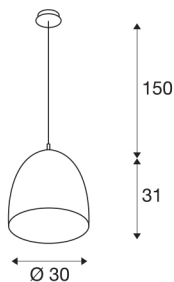

PARA CONE 30

pendant, A60, round, black / gold, Ø 30 cm, max. 60W

For a particularly warm lighting effect, the conically shaped reflector of the PARA CONE 30 pendant light is the first choice. The version in gold and black can be individually combined with a wide range of colours and sizes of other PARA CONE lamps to create a cloud of light. The pendant light is quick and easy to install and flexibly adjustable in height. The housing is made of robust aluminium and steel and impresses with its impeccable quality. When will you test out the benefits of SLV's impressive indoor lights?

TECHNICAL DATA

Item no.:	133060
Socket	E27
Number of sockets	1
Primary nominal voltage	220-240V ~50/60Hz mA/V
Pendant length	150 cm
Height	31 cm
Diameter	30 cm
Net weight	0.984 kg
Gross weight	2.152 kg
IP Code	IP 20
Safety class	I
Assembly	Surface
Assembly details	Ceiling
Wattage	60 W
Color	gold
BIG WHITE Page	167