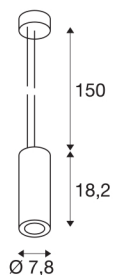

## TECHNICAL DATA

Item no.:	133120
Number of different light outlets	1
Primary nominal voltage	220-240V ~50/60Hz mA/V
Secondary power / secondary voltage	250mA
Pendant length	150 cm
Height	18.2 cm
Diameter	7.8 cm
Net weight	0.802 kg
Gross weight	0.873 kg
IP Code	IP 20
Safety class	I
Assembly	Surface
Assembly details	Ceiling
Dimmable	Yes
Dimming technology	trailing edge
Wattage	12 W
Lumen	700 lm
Colour temperature	3000 Kelvin
Beam angle	60 °
Color	black
CRI	80
LXXBXX data	L70B50