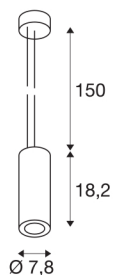

## TECHNICAL DATA

Item no.:	133121
Number of different light outlets	1
Primary nominal voltage	220-240V ~50/60Hz mA/V
Secondary power / secondary voltage	250mA
Pendant length	150 cm
Height	18.2 cm
Diameter	7.8 cm
Net weight	0.83 kg
Gross weight	0.908 kg
IP Code	IP 20
Safety class	I
Assembly	Surface
Assembly details	Ceiling
Dimmable	Yes
Dimming technology	trailing edge
Wattage	12 W
Lumen	700 lm
Colour temperature	3000 Kelvin
Beam angle	60 °
Color	white
CRI	80
LXXBXX data	L70B50