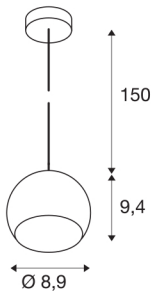

LIGHT EYE BALL

pendant, LED GU10, black/chrome, black textile cable, black/chrome ceiling plate, 5W

The popular design of the LIGHT EYE series, as pendant for use with GU10 type high-voltage halogen lamps. The pendant, which has a suspension length of 150 cm, is available with a number of differently coloured housings. The LIGHT EYE BALL pendant is ready for direct connection to the 230V mains supply.

TECHNICAL DATA

Item no.:	133490
Socket	GU10
Lamp	QPAR51
Number of sockets	1
Lamps included	No
Primary nominal voltage	220-240V ~50/60Hz mA/V
Pendant length	150 cm
Height	9.4 cm
Diameter	8.9 cm
Net weight	0.316 kg
Gross weight	0.386 kg
IP Code	IP 20
Safety class	I
Assembly	Surface
Assembly details	Ceiling
Wattage	6 W
Color	black
BIG WHITE Page	172