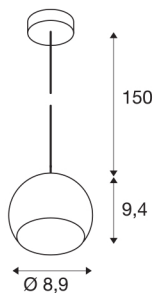

LIGHT EYE BALL pendant

LED GU10, white/chrome, clear cable, white/chrome ceiling plate, 5W

The popular design of the LIGHT EYE series, as pendant for use with GU10 type high-voltage halogen lamps. The pendant, which has a suspension length of 150 cm, is available with a number of differently coloured housings. The LIGHT EYE BALL pendant is ready for direct connection to the 230V mains supply.

TECHNICAL DATA

Item no.:	133491
Socket	GU10
Lamp	QPAR51
Number of sockets	1
Lamps included	No
Primary nominal voltage	220-240V ~50/60Hz mA/V
Pendant length	150 cm
Height	9.4 cm
Diameter	8.9 cm
Net weight	0.318 kg
Gross weight	0.387 kg
IP Code	IP 20
Safety class	I
Assembly	Surface
Assembly details	Ceiling
Wattage	6 W
Color	white
BIG WHITE Page	172