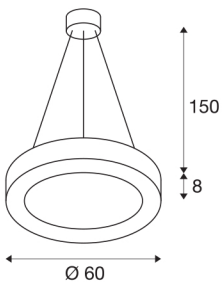

MEDO RING

pendant, LED, black, Ø 60 cm, incl. LED driver

As well as having an appealing design, the modern MEDO RING impresses with efficient and powerful LED modules that are also dimmable. The aluminium frame is fitted with an acrylic glass cover which provides bright and uniform illumination. Its 1.5 metre pendant length makes it ideal for rooms with high ceilings. The built-in LED driver makes direct connection to a 120V to 240V mains supply possible.

TECHNICAL DATA

Item no.:	133840
Primary nominal voltage	220-240V ~50/60Hz mA/V
Secondary power / secondary voltage	700mA
Pendant length	150 cm
Height	8 cm
Diameter	60 cm
Net weight	4.757 kg
Gross weight	5.92 kg
IP Code	IP 20
Safety class	I
Assembly	Surface
Assembly details	Ceiling
Dimmable	Yes
Dimming technology	1-10V
Wattage	33 W
Lumen	2200 lm
Colour temperature	3000 Kelvin
Beam angle	105 °
Color	black
CRI	80
UGR ≤	22
LXXBXX data	L70B50