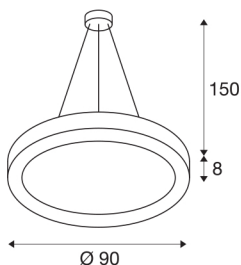

## MEDO RING 90

pendant, LED, black, Ø 90 cm, incl. LED driver

As well as having an appealing design, the modern MEDO RING impresses with efficient and powerful LED modules that are also dimmable. The aluminium frame is fitted with an acrylic glass cover which provides bright and uniform illumination. Its 1.5 metre pendant length makes it ideal for rooms with high ceilings. The built-in LED driver makes direct connection to a 120V to 240V mains supply possible.

## TECHNICAL DATA

Item no.:	133850
Primary nominal voltage	120-277V ~50/60Hz mA/V
Secondary power / secondary voltage	1200mA
Pendant length	150 cm
Height	8 cm
Diameter	90 cm
Net weight	8.491 kg
Gross weight	10.98 kg
IP Code	IP 20
Safety class	I
Assembly	Surface
Assembly details	Ceiling
Dimmable	Yes
Dimming technology	1-10V
Wattage	56 W
Lumen	4900 lm
Colour temperature	3000 Kelvin
Beam angle	105 °
Color	black
CRI	80
UGR ≤	22
LXXBXX data	L70B50