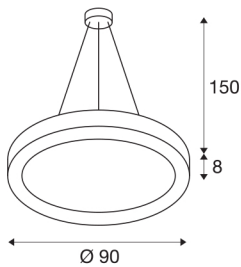

## MEDO RING 90

pendant, LED, white, Ø 90 cm, incl. LED driver

As well as having an appealing design, the modern MEDO RING impresses with efficient and powerful LED modules that are also dimmable. The aluminium frame is fitted with an acrylic glass cover which provides bright and uniform illumination. Its 1.5 metre pendant length makes it ideal for rooms with high ceilings. The built-in LED driver makes direct connection to a 120V to 240V mains supply possible.

## TECHNICAL DATA

Item no.:	133851
Primary nominal voltage	120-277V ~50/60Hz mA/V
Secondary power / secondary voltage	1200mA
Pendant length	150 cm
Height	8 cm
Diameter	90 cm
Net weight	8.453 kg
Gross weight	10.923 kg
IP Code	IP 20
Safety class	I
Assembly	Surface
Assembly details	Ceiling
Dimmable	Yes
Dimming technology	1-10V
Wattage	56 W
Lumen	4900 lm
Colour temperature	3000 Kelvin
Beam angle	105 °
Color	white
CRI	80
UGR ≤	22
LXXBXX data	L70B50