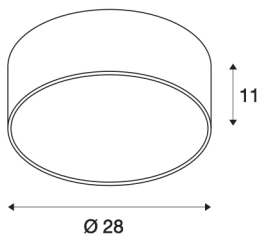

MEDO 30

ceiling light, LED, 3000K, round, black, Ø 28 cm, can be converted to a pendant, 12W

The high-quality MEDO 30 ceiling light convinces with its clear form and the elegant material contrast of its aluminium and glass construction. The luminaire is available in black, white, silver grey, and wine red. Its integrated Premium LED gives pleasant lighting effects, and its built-in LED driver allows direct connection to 230V mains supply. Using the appropriate accessories, this ceiling light can be converted into a pendant luminaire.

TECHNICAL DATA

Item no.:	135020
Number of different light outlets	1
Primary nominal voltage	220-240V ~50/60Hz mA/V
Secondary power / secondary voltage	350mA
Height	11 cm
Diameter	28 cm
Net weight	0.788 kg
Gross weight	1.237 kg
IP Code	IP 20
Safety class	I
Assembly	Surface
Assembly details	Ceiling
Dimmable	Yes
Dimming technology	trailing edge
Wattage	16 W
Lumen	1200 lm
Colour temperature	3000 Kelvin
Beam angle	105 °
Color	black
CRI	80
UGR ≤	25
LXXBXX data	L70B50