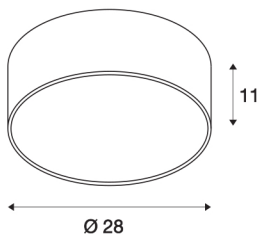

MEDO 30

ceiling light, LED, 3000K, round, white, Ø 28 cm, can be converted to a pendant, 12W

The high-quality MEDO 30 ceiling light convinces with its clear form and the elegant material contrast of its aluminium and glass construction. The luminaire is available in black, white, silver grey, and wine red. Its integrated Premium LED gives pleasant lighting effects, and its built-in LED driver allows direct connection to 230V mains supply. Using the appropriate accessories, this ceiling light can be converted into a pendant luminaire.

TECHNICAL DATA

Item no.:	135021
Number of different light outlets	1
Primary nominal voltage	220-240V ~50/60Hz mA/V
Secondary power / secondary voltage	350mA
Height	11 cm
Diameter	28 cm
Net weight	0.792 kg
Gross weight	1.271 kg
IP Code	IP 20
Safety class	I
Assembly	Surface
Assembly details	Ceiling
Dimmable	Yes
Dimming technology	trailing edge
Wattage	16 W
Lumen	1200 lm
Colour temperature	3000 Kelvin
Beam angle	105 °
Color	white
CRI	80
UGR ≤	25
LXXBXX data	L70B50