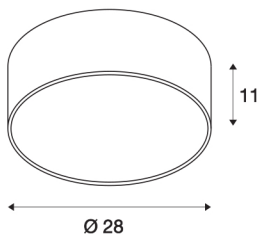

MEDO 30

ceiling light, LED, 3000K, round, silver-grey, Ø 28 cm, can be converted to a pendant, 12W

The high-quality MEDO 30 ceiling light convinces with its clear form and the elegant material contrast of its aluminium and glass construction. The luminaire is available in black, white, silver grey, and wine red. Its integrated Premium LED gives pleasant lighting effects, and its built-in LED driver allows direct connection to 230V mains supply. Using the appropriate accessories, this ceiling light can be converted into a pendant luminaire.

TECHNICAL DATA

Item no.:	135024
Number of different light outlets	1
Primary nominal voltage	220-240V ~50/60Hz mA/V
Secondary power / secondary voltage	350mA
Height	11 cm
Diameter	28 cm
Net weight	0.775 kg
Gross weight	1.274 kg
IP Code	IP 20
Safety class	I
Assembly	Surface
Assembly details	Ceiling
Dimmable	Yes
Dimming technology	trailing edge
Wattage	16 W
Lumen	1200 lm
Colour temperature	3000 Kelvin
Beam angle	105 °
Color	grey
CRI	80
UGR ≤	25
LXXBXX data	L70B50