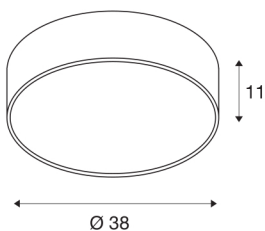

MEDO 40

ceiling light, LED, 3000K, round, black, Ø 38 cm, can be converted to a pendant, 31 W

The high-quality MEDO 40 ceiling light convinces with its clear form and the elegant material contrast of its aluminium and glass construction. The luminaire is available in black, white, silver grey, and wine red. Its integrated Premium LED gives pleasant lighting effects, and its built-in LED driver allows direct connection to 230V mains supply. Using the appropriate accessories, this ceiling light can be converted into a pendant luminaire.

TECHNICAL DATA

Item no.:	135070
Primary nominal voltage	220-240V ~50/60Hz mA/V
Secondary power / secondary voltage	700mA
Height	11 cm
Diameter	38 cm
Net weight	1.336 kg
Gross weight	2.317 kg
IP Code	IP 20
Safety class	I
Assembly	Surface
Assembly details	Ceiling
Dimmable	Yes
Dimming technology	trailing edge
Wattage	28 W
Lumen	2450 lm
Colour temperature	3000 Kelvin
Beam angle	105 °
Color	black
CRI	80
UGR ≤	25
LXXBXX data	L70B50
Minimum ambient temperature	-20 °C