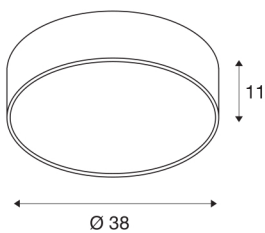

## MEDO 40

ceiling light, LED, 3000K, round, white, Ø 38 cm, can be converted to a pendant, 31 W

The high-quality MEDO 40 ceiling light convinces with its clear form and the elegant material contrast of its aluminium and glass construction. The luminaire is available in black, white, silver grey, and wine red. Its integrated Premium LED gives pleasant lighting effects, and its built-in LED driver allows direct connection to 230V mains supply. Using the appropriate accessories, this ceiling light can be converted into a pendant luminaire.

## TECHNICAL DATA

Item no.:	135071
Primary nominal voltage	220-240V ~50/60Hz mA/V
Secondary power / secondary voltage	700mA
Height	11 cm
Diameter	38 cm
Net weight	1.342 kg
Gross weight	2.254 kg
IP Code	IP 20
Safety class	I
Assembly	Surface
Assembly details	Ceiling
Dimmable	Yes
Dimming technology	trailing edge
Wattage	28 W
Lumen	2450 lm
Colour temperature	3000 Kelvin
Beam angle	105 °
Color	white
CRI	80
UGR ≤	25
LXXBXX data	L70B50
Minimum ambient temperature	-20 °C