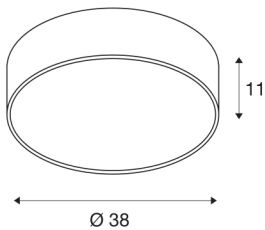

MEDO 40

ceiling light, LED, 3000K, round, silver-grey, Ø 38 cm, can be converted to a pendant, 31 W

The high-quality MEDO 40 ceiling light convinces with its clear form and the elegant material contrast of its aluminium and glass construction. The luminaire is available in black, white, silver grey, and wine red. Its integrated Premium LED gives pleasant lighting effects, and its built-in LED driver allows direct connection to 230V mains supply. Using the appropriate accessories, this ceiling light can be converted into a pendant luminaire.

TECHNICAL DATA

Item no.:	135074
Primary nominal voltage	220-240V ~50/60Hz mA/V
Secondary power / secondary voltage	700mA
Height	11 cm
Diameter	38 cm
Net weight	1.313 kg
Gross weight	2.236 kg
IP Code	IP 20
Safety class	I
Assembly	Surface
Assembly details	Ceiling
Dimmable	Yes
Dimming technology	trailing edge
Wattage	28 W
Lumen	2450 lm
Colour temperature	3000 Kelvin
Beam angle	105 °
Color	grey
CRI	80
UGR ≤	25
LXXBXX data	L70B50
Minimum ambient temperature	-20 °C