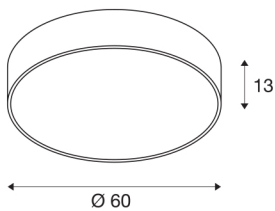

## MEDO 60

ceiling light, LED, 3000K, round, white, Ø 60 cm, can be converted to a pendant, 40 W

The high-quality MEDO CL impresses with its clear design and the elegant synergy of the aluminium and glass materials that have been used. Thanks to having an integrated premium LED, it generates a bright and homogeneous light. The ceiling light can be converted into a pendant using a suspension kit, and is therefore also ideal for rooms with high ceilings. The built-in LED driver makes direct connection to a 120V to 240V mains supply possible.

## TECHNICAL DATA

Item no.:	135121
Primary nominal voltage	220-240V ~50/60Hz mA/V
Secondary power / secondary voltage	1000mA
Height	13 cm
Diameter	60 cm
Net weight	5.959 kg
Gross weight	7.945 kg
IP Code	IP 20
Safety class	I
Assembly	Surface
Assembly details	Ceiling
Dimmable	Yes
Dimming technology	1-10V
Wattage	38 W
Lumen	4000 lm
Colour temperature	3000 Kelvin
Beam angle	105 °
Color	white
CRI	80
UGR ≤	22
LXXBXX data	L70B50
Minimum ambient temperature	-20 °C