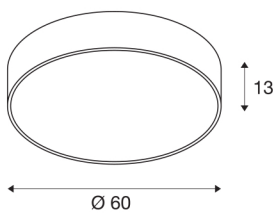

MEDO 60

ceiling light, LED, 3000K, round, silver-grey, Ø 60 cm, can be converted to a pendant, 40 W

The high-quality MEDO CL impresses with its clear design and the elegant synergy of the aluminium and glass materials that have been used. Thanks to having an integrated premium LED, it generates a bright and homogeneous light. The ceiling light can be converted into a pendant using a suspension kit, and is therefore also ideal for rooms with high ceilings. The built-in LED driver makes direct connection to a 120V to 240V mains supply possible.

TECHNICAL DATA

Item no.:	135124
Primary nominal voltage	220-240V ~50/60Hz mA/V
Secondary power / secondary voltage	1000mA
Height	13 cm
Diameter	60 cm
Net weight	5.896 kg
Gross weight	8.008 kg
IP Code	IP 20
Safety class	I
Assembly	Surface
Assembly details	Ceiling
Dimmable	Yes
Dimming technology	1-10V
Wattage	38 W
Lumen	4000 lm
Colour temperature	3000 Kelvin
Beam angle	105 °
Color	grey
CRI	80
UGR ≤	22
LXXBXX data	L70B50
Minimum ambient temperature	-20 °C