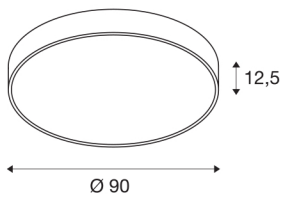

## MEDO 90

ceiling light, LED, 3000K, round, black, Ø 90 cm, can be converted to a pendant, 120W

The high-quality MEDO CL impresses with its clear design and the elegant synergy of the aluminium and glass materials that have been used. Thanks to having an integrated premium LED, it generates a bright and homogeneous light. The ceiling light can be converted into a pendant using a suspension kit, and is therefore also ideal for rooms with high ceilings. The built-in LED driver makes direct connection to a 120V to 240V mains supply possible.

## TECHNICAL DATA

Item no.:	135170
Number of different light outlets	1
Primary nominal voltage	220-240V ~50/60Hz mA/V
Secondary power / secondary voltage	2900mA
Height	12.5 cm
Diameter	90 cm
Net weight	10.764 kg
Gross weight	14.367 kg
IP Code	IP 20
Safety class	I
Assembly	Surface
Assembly details	Ceiling
Dimmable	Yes
Dimming technology	1-10V
Wattage	109 W
Lumen	11560 lm
Colour temperature	3000 Kelvin
Beam angle	105 °
Color	black
CRI	80
UGR ≤	25
LXXBXX data	L70B50