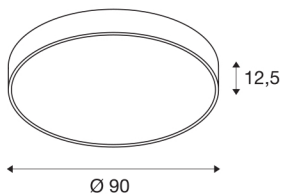

MEDO 90

ceiling light, LED, 3000K, round, white, Ø 90 cm, can be converted to a pendant, 120W

The high-quality MEDO CL impresses with its clear design and the elegant synergy of the aluminium and glass materials that have been used. Thanks to having an integrated premium LED, it generates a bright and homogeneous light. The ceiling light can be converted into a pendant using a suspension kit, and is therefore also ideal for rooms with high ceilings. The built-in LED driver makes direct connection to a 120V to 240V mains supply possible.

TECHNICAL DATA

Item no.:	135171
Number of different light outlets	1
Primary nominal voltage	220-240V ~50/60Hz mA/V
Secondary power / secondary voltage	2900mA
Height	12.5 cm
Diameter	90 cm
Net weight	10.923 kg
Gross weight	14.563 kg
IP Code	IP 20
Safety class	I
Assembly	Surface
Assembly details	Ceiling
Dimmable	Yes
Dimming technology	1-10V
Wattage	109 W
Lumen	11560 lm
Colour temperature	3000 Kelvin
Beam angle	105 °
Color	white
CRI	80
UGR ≤	25
LXXBXX data	L70B50