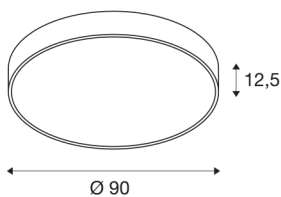

MEDO 90

ceiling light, LED, 3000K, round, silver-grey, Ø 90 cm, can be converted to a pendant, 120W

The high-quality MEDO CL impresses with its clear design and the elegant synergy of the aluminium and glass materials that have been used. Thanks to having an integrated premium LED, it generates a bright and homogeneous light. The ceiling light can be converted into a pendant using a suspension kit, and is therefore also ideal for rooms with high ceilings. The built-in LED driver makes direct connection to a 120V to 240V mains supply possible.

TECHNICAL DATA

Item no.:	135174
Number of different light outlets	1
Primary nominal voltage	220-240V ~50/60Hz mA/V
Secondary power / secondary voltage	2900mA
Height	12.5 cm
Diameter	90 cm
Net weight	10.657 kg
Gross weight	14.498 kg
IP Code	IP 20
Safety class	I
Assembly	Surface
Assembly details	Ceiling
Dimmable	Yes
Dimming technology	1-10V
Wattage	109 W
Lumen	11560 lm
Colour temperature	3000 Kelvin
Beam angle	105 °
Color	grey
CRI	80
UGR ≤	25
LXXBXX data	L70B50