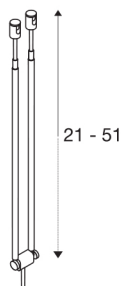

## TELESCOPIC

cable luminaire for TENSEO low-voltage cable system, QR-C51, black, B/H/T 4.5/21-52/1 cm

TELESCOPIC spot for the low-voltage cable system. Suitable for halogen and LED lamps compatible with the GX5.3 socket which is fastened to two, tiltable telescopic rods. The compatible cable spacing is 15.5 cm.

## TECHNICAL DATA

Item no.:	139080
Socket	GX5,3
Lamp	QR-C51
Number of sockets	1
Lamps included	No
Number of different light outlets	1
Primary nominal voltage	12V ~50Hz mA/V
Tilt range	90 °
Width	4.5 cm
Height	25.5 cm
Depth	1 cm
Net weight	0.067 kg
Gross weight	0.074 kg
IP Code	IP 20
Safety class	III
Assembly	Surface
Assembly details	Ceiling, Track Ceiling
Wattage	20 W
Color	black
BIG WHITE Page	502