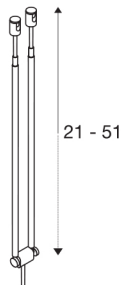

TELESCOPIC

cable luminaire for TENSEO low-voltage cable system, QR-C51, white, B/H/T 4.5/21-52/1 cm

TELESCOPIC spot for the low-voltage cable system. Suitable for halogen and LED lamps compatible with the GX5.3 socket which is fastened to two, tiltable telescopic rods. The compatible cable spacing is 15.5 cm.

TECHNICAL DATA

Item no.:	139081
Socket	GX5,3
Lamp	QR-C51
Number of sockets	1
Lamps included	No
Number of different light outlets	1
Primary nominal voltage	12V ~50Hz mA/V
Tilt range	90 °
Width	4.5 cm
Height	25.5 cm
Depth	1 cm
Net weight	0.069 kg
Gross weight	0.075 kg
IP Code	IP 20
Safety class	III
Assembly	Surface
Assembly details	Ceiling, Track Ceiling
Wattage	20 W
Color	white
BIG WHITE Page	502