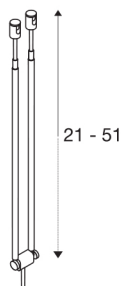

TELESCOPIC

cable luminaire for TENSEO low-voltage cable system, QR-C51, chrome, B/H/T 4.5/21-52/1 cm

TELESCOPIC spot for the low-voltage cable system. Suitable for halogen and LED lamps compatible with the GX5.3 socket which is fastened to two, tiltable telescopic rods. The compatible cable spacing is 15.5 cm.

TECHNICAL DATA

Item no.:	139082
Socket	GX5,3
Lamp	QR-C51
Number of sockets	1
Lamps included	No
Number of different light outlets	1
Primary nominal voltage	12V ~50Hz mA/V
Tilt range	90 °
Width	4.5 cm
Height	25.5 cm
Depth	1 cm
Net weight	0.073 kg
Gross weight	0.075 kg
IP Code	IP 20
Safety class	III
Assembly	Surface
Assembly details	Ceiling, Track Ceiling
Wattage	20 W
Color	chrome
BIG WHITE Page	502