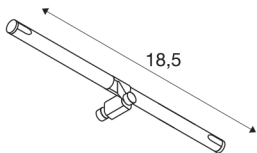

## COSMIC

lamp holder for TENSEO low-voltage cable system, QR-C51, black, tiltable, 2 pcs

Tiltable COSMIC spot for the low-voltage cable system. With the installed GX5.3 socket, the spot is suitable for both halogen and LED lamps. The compatible cable distance is 15.5 cm.

## TECHNICAL DATA

Item no.:	139090
Socket	GX5,3
Lamp	QR-C51
Number of sockets	1
Lamps included	No
Number of different light outlets	1
Primary nominal voltage	12V ~50Hz mA/V
Tilt range	90 °
Width	18.5 cm
Height	3 cm
Depth	3.1 cm
Net weight	0.227 kg
Gross weight	0.244 kg
IP Code	IP 20
Safety class	III
Assembly	Surface
Assembly details	Ceiling, Track Ceiling
Wattage	35 W
Color	black
BIG WHITE Page	503