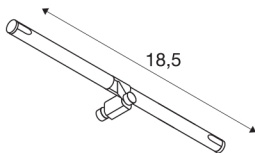

## COSMIC

lamp holder for TENSEO low-voltage cable system, QR-C51, white, tiltable, 2 pcs

Tiltable COSMIC spot for the low-voltage cable system. With the installed GX5.3 socket, the spot is suitable for both halogen and LED lamps. The compatible cable distance is 15.5 cm.

## TECHNICAL DATA

Item no.:	139091
Socket	GX5,3
Lamp	QR-C51
Number of sockets	1
Lamps included	No
Number of different light outlets	1
Primary nominal voltage	12V ~50Hz mA/V
Tilt range	90 °
Width	18.5 cm
Height	3 cm
Depth	3.1 cm
Net weight	0.229 kg
Gross weight	0.249 kg
IP Code	IP 20
Safety class	III
Assembly	Surface
Assembly details	Ceiling, Track Ceiling
Wattage	35 W
Color	white
BIG WHITE Page	503