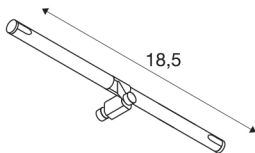

COSMIC

lamp holder for TENSEO low-voltage cable system, QR-C51, chrome, tiltable, 2 pcs

Tiltable COSMIC spot for the low-voltage cable system. With the installed GX5.3 socket, the spot is suitable for both halogen and LED lamps. The compatible cable distance is 15.5 cm.

TECHNICAL DATA

Item no.:	139092
Socket	GX5,3
Lamp	QR-C51
Number of sockets	1
Lamps included	No
Number of different light outlets	1
Primary nominal voltage	12V ~50Hz mA/V
Tilt range	90 °
Width	18.5 cm
Height	3 cm
Depth	3.1 cm
Net weight	0.232 kg
Gross weight	0.251 kg
IP Code	IP 20
Safety class	III
Assembly	Surface
Assembly details	Ceiling, Track Ceiling
Wattage	35 W
Color	chrome
BIG WHITE Page	503