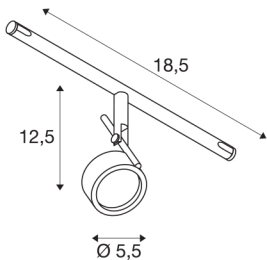

SALUNA

cable luminaire for TENSEO low-voltage cable system, QR-C51, black

The turnable and tiltable SALUNA spot is made from steel and is for the low-voltage cable system. Thanks to the incorporated GX5.3 socket, the spot is suitable for either halogen or LED lamps. The maximum compatible cable gap is 15.5 cm.

TECHNICAL DATA

Item no.:	139130
Socket	GX5,3
Lamp	QR-C51
Number of sockets	1
Lamps included	No
Number of different light outlets	1
Primary nominal voltage	12V ~50Hz mA/V
Tilt range	90 °
Horizontal rotation range	350 °
Width	18.5 cm
Height	12.5 cm
Diameter	5.5 cm
Net weight	0.219 kg
Gross weight	0.313 kg
IP Code	IP 20
Safety class	III
Assembly	Surface
Assembly details	Ceiling, Track Ceiling
Wattage	35 W
Color	black
BIG WHITE Page	503