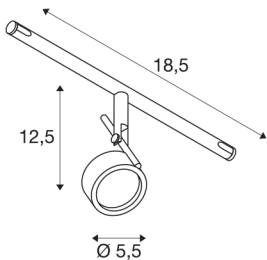

SALUNA

cable luminaire for TENSEO low-voltage cable system, QR-C51, white

The turnable and tiltable SALUNA spot is made from steel and is for the low-voltage cable system. Thanks to the incorporated G5.3 socket, the spot is suitable for either halogen or LED lamps. The maximum compatible cable gap is 15.5 cm.

TECHNICAL DATA

Item no.:	139131
Socket	GX5,3
Lamp	QR-C51
Number of sockets	1
Lamps included	No
Number of different light outlets	1
Primary nominal voltage	12V ~50Hz mA/V
Tilt range	90 °
Horizontal rotation range	350 °
Width	18.5 cm
Height	12.5 cm
Diameter	5.5 cm
Net weight	0.215 kg
Gross weight	0.312 kg
IP Code	IP 20
Safety class	III
Assembly	Surface
Assembly details	Ceiling, Track Ceiling
Wattage	35 W
Color	white
BIG WHITE Page	503