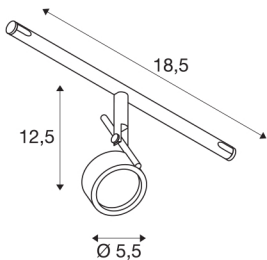

SALUNA

cable luminaire for TENSEO low-voltage cable system, QR-C51, chrome

The turnable and tiltable SALUNA spot is made from steel and is for the low-voltage cable system. Thanks to the incorporated G5.3 socket, the spot is suitable for either halogen or LED lamps. The maximum compatible cable gap is 15.5 cm.

TECHNICAL DATA

Item no.:	139132
Socket	GX5,3
Lamp	QR-C51
Number of sockets	1
Lamps included	No
Number of different light outlets	1
Primary nominal voltage	12V ~50Hz mA/V
Tilt range	90 °
Horizontal rotation range	350 °
Width	18.5 cm
Height	12.5 cm
Diameter	5.5 cm
Net weight	0.217 kg
Gross weight	0.311 kg
IP Code	IP 20
Safety class	III
Assembly	Surface
Assembly details	Ceiling, Track Ceiling
Wattage	35 W
Color	chrome
BIG WHITE Page	503