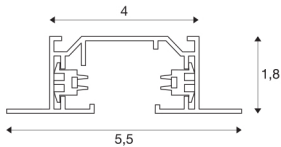

1-PHASE RECESSED TRACK

high-voltage track, white, 2 m

Aluminium carrier track of the 240V 1-phase recessed track system. While mounting into hollow ceilings, the additional retaining bracket (143230) is required. Alternatively, there is a surface-mounted version available too.

TECHNICAL DATA

Item no.:	143221
Nominal voltage	220-240V ~50/60Hz V
Length	200 cm
Width	5.5 cm
Height	1.8 cm
Installation width	4 cm
Net weight	1.201 kg
Gross weight	1.594 kg
IP Code	IP 20
Safety class	I
Assembly	Recessed
Assembly details	Ceiling
Color	white
BIG WHITE Page	469