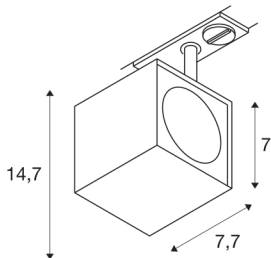

ALTRA DICE

spot for 240V 1-phase track, LED GU10 51 mm, square, white, 50W, incl. 1-phase adapter

Adjustable high-voltage spot ALTRA DICE with suitable adapter for the 240V 1-phase track system. The luminaire is made of aluminium and, thanks to the GU10 socket, is suitable for both halogen and LED lamps. As an extension of the ALTRA DICE series we also offer wall and ceiling lights.

TECHNICAL DATA

Item no.:	143351
Socket	GU10
Lamp	QPAR51
Number of sockets	1
Lamps included	No
Primary nominal voltage	220-240V ~50/60Hz mA/V
Tilt range	180 °
Horizontal rotation range	350 °
Length	7.7 cm
Height	14.7 cm
Net weight	0.389 kg
Gross weight	0.525 kg
IP Code	IP 20
Safety class	I
Assembly	Surface
Assembly details	Ceiling,Track Ceiling,Wall
Wattage	50 W
Color	white
BIG WHITE Page	485