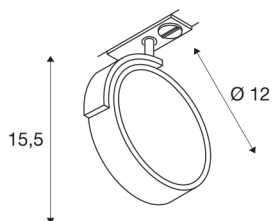

KALU TRACK

spot for 240V 1-phase track, QPAR111, matt black, incl. 1-phase adapter

Adjustable spot KALU TRACK with suitable adapter for the 240V 1-phase track system. Conceived as an extension to the popular KALU series, this track spot takes on the shape of the product family. By the incorporated GU10 lamp holder, the spot is suitable to take LED and halogen ES111 lamps. To meet all lighting requirements, we alternatively offer versions with G53 socket and such with incorporated Philips LED modules for the 1- and 3-phase systems.

TECHNICAL DATA

Item no.:	143540
Socket	GU10
Lamp	QPAR111
Number of sockets	1
Lamps included	No
Primary nominal voltage	220-240V ~50/60Hz mA/V
Tilt range	90 °
Horizontal rotation range	350 °
Height	15.5 cm
Diameter	12 cm
Net weight	0.265 kg
Gross weight	0.377 kg
IP Code	IP 20
Safety class	II
Assembly	Surface
Assembly details	Ceiling,Track Ceiling,Wall
Wattage	75 W
Color	black
BIG WHITE Page	484