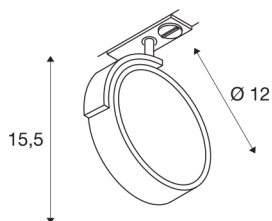

## KALU TRACK

spot for 240V 1-phase track, QPAR111, white, incl. 1-phase adapter

Adjustable spot KALU TRACK with suitable adapter for the 240V 1-phase track system. Conceived as an extension to the popular KALU series, this track spot takes on the shape of the product family. By the incorporated GU10 lamp holder, the spot is suitable to take LED and halogen ES111 lamps. To meet all lighting requirements, we alternatively offer versions with G53 socket and such with incorporated Philips LED modules for the 1- and 3-phase systems.

## TECHNICAL DATA

Item no.:	143541
Socket	GU10
Lamp	QPAR111
Number of sockets	1
Lamps included	No
Primary nominal voltage	220-240V ~50/60Hz mA/V
Tilt range	90 °
Horizontal rotation range	350 °
Height	15.5 cm
Diameter	12 cm
Net weight	0.273 kg
Gross weight	0.377 kg
IP Code	IP 20
Safety class	II
Assembly	Surface
Assembly details	Ceiling,Track Ceiling,Wall
Wattage	75 W
Color	white
BIG WHITE Page	484