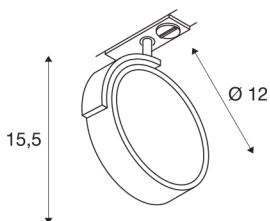

KALU TRACK

spot for 240V 1-phase track, QPAR111, silver-grey, incl. 1-phase adapter

Adjustable spot KALU TRACK with suitable adapter for the 240V 1-phase track system. Conceived as an extension to the popular KALU series, this track spot takes on the shape of the product family. By the incorporated GU10 lamp holder, the spot is suitable to take LED and halogen ES111 lamps. To meet all lighting requirements, we alternatively offer versions with G53 socket and such with incorporated Philips LED modules for the 1- and 3-phase systems.

TECHNICAL DATA

Item no.:	143544
Socket	GU10
Lamp	QPAR111
Number of sockets	1
Lamps included	No
Primary nominal voltage	220-240V ~50/60Hz mA/V
Tilt range	90 °
Horizontal rotation range	350 °
Height	15.5 cm
Diameter	12 cm
Net weight	0.27 kg
Gross weight	0.383 kg
IP Code	IP 20
Safety class	II
Assembly	Surface
Assembly details	Ceiling,Track Ceiling,Wall
Wattage	75 W
Color	grey
BIG WHITE Page	484