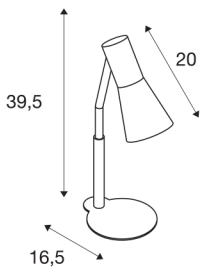

## PHELIA

table lamp, QPAR51, black, max. 35W

The PHELIA table lamp comes in several colour variants and impresses with its elegant conical lamp shade and its puristic appearance. The luminaire is made of aluminium and steel and, thanks to the GU10 socket, is suitable for both halogen and LED lamps.

## TECHNICAL DATA

Item no.:	146000
Socket	GU10
Lamp	QPAR51
Number of sockets	1
Lamps included	No
Number of different light outlets	1
Primary nominal voltage	220-240V ~50/60Hz mA/V
Tilt range	90 °
Horizontal rotation range	350 °
Length	24 cm
Width	12 cm
Height	42 cm
Net weight	1.2 kg
Gross weight	1.437 kg
IP Code	IP 20
Safety class	I
Impact resistance class	IK03
Impact resistance	0,35 Joule
Assembly	Mobile
Wattage	35 W
Color	black
BIG WHITE Page	110