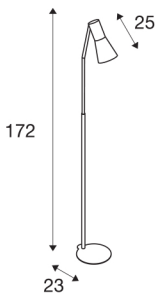

## PHELIA

floor stand, A60, black, max. 23W

The PHELIA floor stand comes in several colour variants and impresses with its elegant conical lamp shade and its puristic appearance. The luminaire is made of aluminium and steel and, thanks to the E27 socket, is suitable for both incandescent lamps as well as energy-saving lamps and LED lamps. PHELIA floor stands come with a cable with an integrated foot switch and are ready for immediate connection to a 230V power supply.

## TECHNICAL DATA

Item no.:	146010
Socket	E27
Number of sockets	1
Primary nominal voltage	220-240V ~50/60Hz mA/V
Tilt range	90 °
Horizontal rotation range	350 °
Length	24 cm
Width	20 cm
Height	172 cm
Net weight	6.255 kg
Gross weight	8.179 kg
IP Code	IP 20
Safety class	I
Impact resistance class	IK03
Impact resistance	0,35 Joule
Assembly	Mobile
Wattage	23 W
Color	black
BIG WHITE Page	110