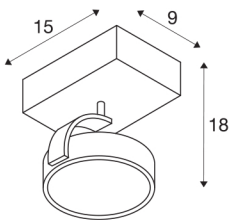

## KALU

wall and ceiling light, single-headed, QPAR111, round, matt white, max. 75 W

The puristic design of KALU ceiling light is a guarantor for absolutely individual alignment of lamp heads, optionally equipped with halogen or suitable LED ES111 lamps. The light can also be dimmed which offers even more installation possibilities. Available in several colour versions KALU ceiling light is supplied ready for direct connection to 230V mains supply.

## TECHNICAL DATA

Item no.:	147301
Socket	GU10
Lamp	QPAR111
Number of sockets	1
Lamps included	No
Primary nominal voltage	220-240V ~50/60Hz mA/V
Tilt range	90 °
Horizontal rotation range	350 °
Length	15 cm
Width	9 cm
Height	18 cm
Net weight	0.515 kg
Gross weight	0.707 kg
IP Code	IP 20
Safety class	I
Assembly	Surface
Assembly details	Ceiling, Wall
Wattage	75 W
Color	white
Maximum ambient temperature	40 °C
BIG WHITE Page	304