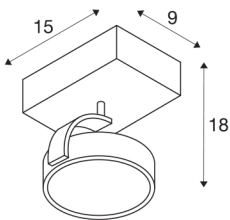

KALU

wall and ceiling light, single-headed, QPAR111, round, brushed aluminium, max. 75 W

The puristic design of KALU ceiling light is a guarantor for absolutely individual alignment of lamp heads, optionally equipped with halogen or suitable LED ES111 lamps. The light can also be dimmed which offers even more installation possibilities. Available in several colour versions KALU ceiling light is supplied ready for direct connection to 230V mains supply.

TECHNICAL DATA

Item no.:	147306
Socket	GU10
Lamp	QPAR111
Number of sockets	1
Lamps included	No
Primary nominal voltage	220-240V ~50/60Hz mA/V
Tilt range	90 °
Horizontal rotation range	350 °
Length	15 cm
Width	9 cm
Height	18 cm
Net weight	0.493 kg
Gross weight	0.687 kg
IP Code	IP 20
Safety class	I
Assembly	Surface
Assembly details	Ceiling,Wall
Wattage	75 W
Color	aluminium
Maximum ambient temperature	40 °C
BIG WHITE Page	304