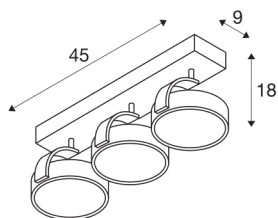

KALU

wall and ceiling light, triple-headed, QPAR111, round, matt white, max. 225 W

The puristic design of KALU ceiling light is a guarantor for absolutely individual alignment of lamp heads, optionally equipped with halogen or suitable LED ES111 lamps. The light can also be dimmed which offers even more installation possibilities. Available in several colour versions KALU ceiling light is supplied ready for direct connection to 230V mains supply.

TECHNICAL DATA

Item no.:	147321
Socket	GU10
Lamp	QPAR111
Number of sockets	3
Lamps included	No
Primary nominal voltage	220-240V ~50/60Hz mA/V
Tilt range	90 °
Horizontal rotation range	350 °
Length	45 cm
Width	9 cm
Height	18 cm
Net weight	1.323 kg
Gross weight	1.722 kg
IP Code	IP 20
Safety class	I
Assembly	Surface
Assembly details	Ceiling, Wall
Wattage	75 W
Color	white
Maximum ambient temperature	40 °C
BIG WHITE Page	304