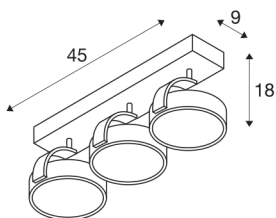

## KALU

wall and ceiling light, triple-headed, QPAR111, round, brushed aluminium, max. 225 W

The puristic design of KALU ceiling light is a guarantor for absolutely individual alignment of lamp heads, optionally equipped with halogen or suitable LED ES111 lamps. The light can also be dimmed which offers even more installation possibilities. Available in several colour versions KALU ceiling light is supplied ready for direct connection to 230V mains supply.

## TECHNICAL DATA

Item no.:	147326
Socket	GU10
Lamp	QPAR111
Number of sockets	3
Lamps included	No
Primary nominal voltage	220-240V ~50/60Hz mA/V
Tilt range	90 °
Horizontal rotation range	350 °
Length	45 cm
Width	9 cm
Height	18 cm
Net weight	1.307 kg
Gross weight	1.728 kg
IP Code	IP 20
Safety class	I
Assembly	Surface
Assembly details	Ceiling, Wall
Wattage	75 W
Color	aluminium
Maximum ambient temperature	40 °C
BIG WHITE Page	304