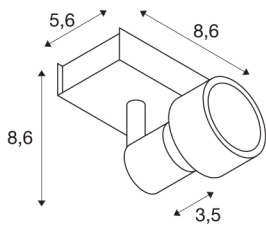

PURI 1

wall and ceiling light, single-headed, QPAR51, matt white, max. 50W, with deco ring

Wall and ceiling light of our PURI series where, depending on the version, one to three adjustable lamp heads are mounted to the canopy. The luminaire is made of aluminium and, thanks to the GU10 socket, is suitable for both halogen and LED lamps. A lamp is included to place on the lamp for halogen lamps with 5cm diameter. The electrical connection of the luminaire, which comes in various colours, is made directly to the 230V mains supply.

TECHNICAL DATA

Item no.:	147361
Socket	GU10
Lamp	QPAR51
Number of sockets	1
Lamps included	No
Primary nominal voltage	220-240V ~50/60Hz mA/V
Tilt range	85 °
Horizontal rotation range	350 °
Length	8.6 cm
Width	5.6 cm
Height	8.6 cm
Net weight	0.278 kg
Gross weight	0.338 kg
IP Code	IP 20
Safety class	I
Assembly	Surface
Assembly details	Ceiling, Wall
Wattage	50 W
Color	white
BIG WHITE Page	312