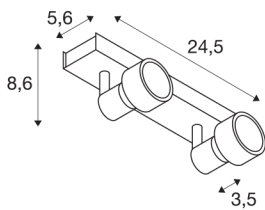

PURI 2

wall and ceiling light, double-headed, QPAR51, matt white, max. 100 W, with deco ring

Wall and ceiling light of our PURI series where, depending on the version, one to three adjustable lamp heads are mounted to the canopy. The luminaire is made of aluminium and, thanks to the GU10 socket, is suitable for both halogen and LED lamps. A lamp is included to place on the lamp for halogen lamps with 5cm diameter. The electrical connection of the luminaire, which comes in various colours, is made directly to the 230V mains supply.

TECHNICAL DATA

Item no.:	147371
Socket	GU10
Lamp	QPAR51
Number of sockets	2
Lamps included	No
Primary nominal voltage	220-240V ~50/60Hz mA/V
Tilt range	85 °
Horizontal rotation range	350 °
Length	24.5 cm
Width	5.6 cm
Height	8.6 cm
Net weight	0.623 kg
Gross weight	0.711 kg
IP Code	IP 20
Safety class	I
Assembly	Surface
Assembly details	Ceiling, Wall
Wattage	50 W
Color	white
BIG WHITE Page	312