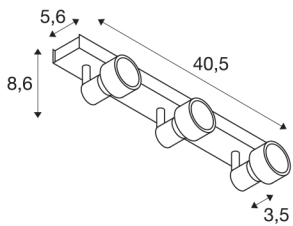

PURI 3

wall and ceiling light, triple-headed, QPAR51, matt black, max. 150 W, with deco ring

Wall and ceiling light of our PURI series where, depending on the version, one to three adjustable lamp heads are mounted to the canopy. The luminaire is made of aluminium and, thanks to the GU10 socket, is suitable for both halogen and LED lamps. A lamp is included to place on the lamp for halogen lamps with 5cm diameter. The electrical connection of the luminaire, which comes in various colours, is made directly to the 230V mains supply.

TECHNICAL DATA

Item no.:	147380
Socket	GU10
Lamp	QPAR51
Number of sockets	3
Lamps included	No
Primary nominal voltage	220-240V ~50/60Hz mA/V
Tilt range	85 °
Horizontal rotation range	350 °
Length	40.5 cm
Width	5.6 cm
Height	8.6 cm
Net weight	0.957 kg
Gross weight	1.099 kg
IP Code	IP 20
Safety class	I
Assembly	Surface
Assembly details	Ceiling, Wall
Wattage	50 W
Color	black
BIG WHITE Page	312